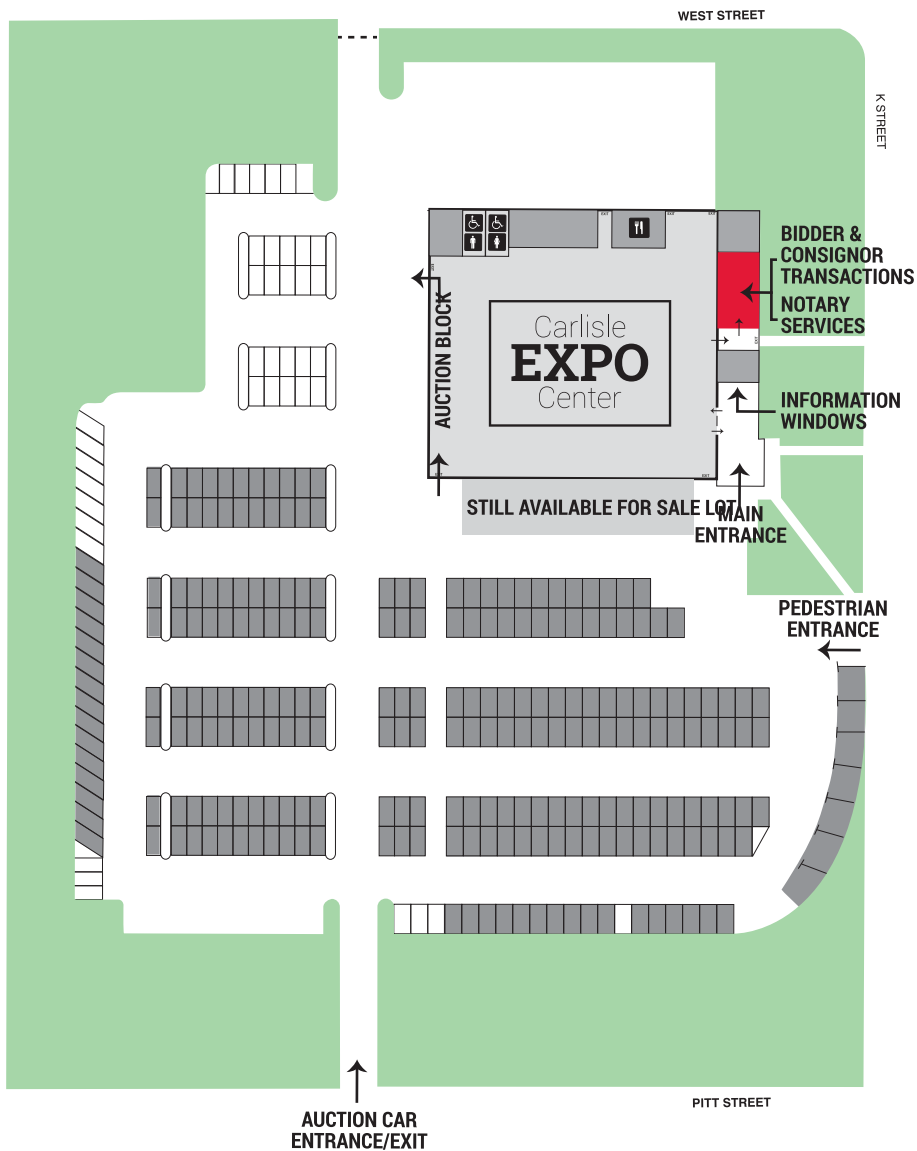

CarlisleAuctions.com | 717-960-6400

**CARLISLE EXPO CENTER**  
100 K STREET  
CARLISLE, PA 17013

← PA TURNPIKE I-76 →

**CARLISLE FAIRGROUNDS**  
1000 BRYN MAWR ROAD  
CARLISLE, PA 17013