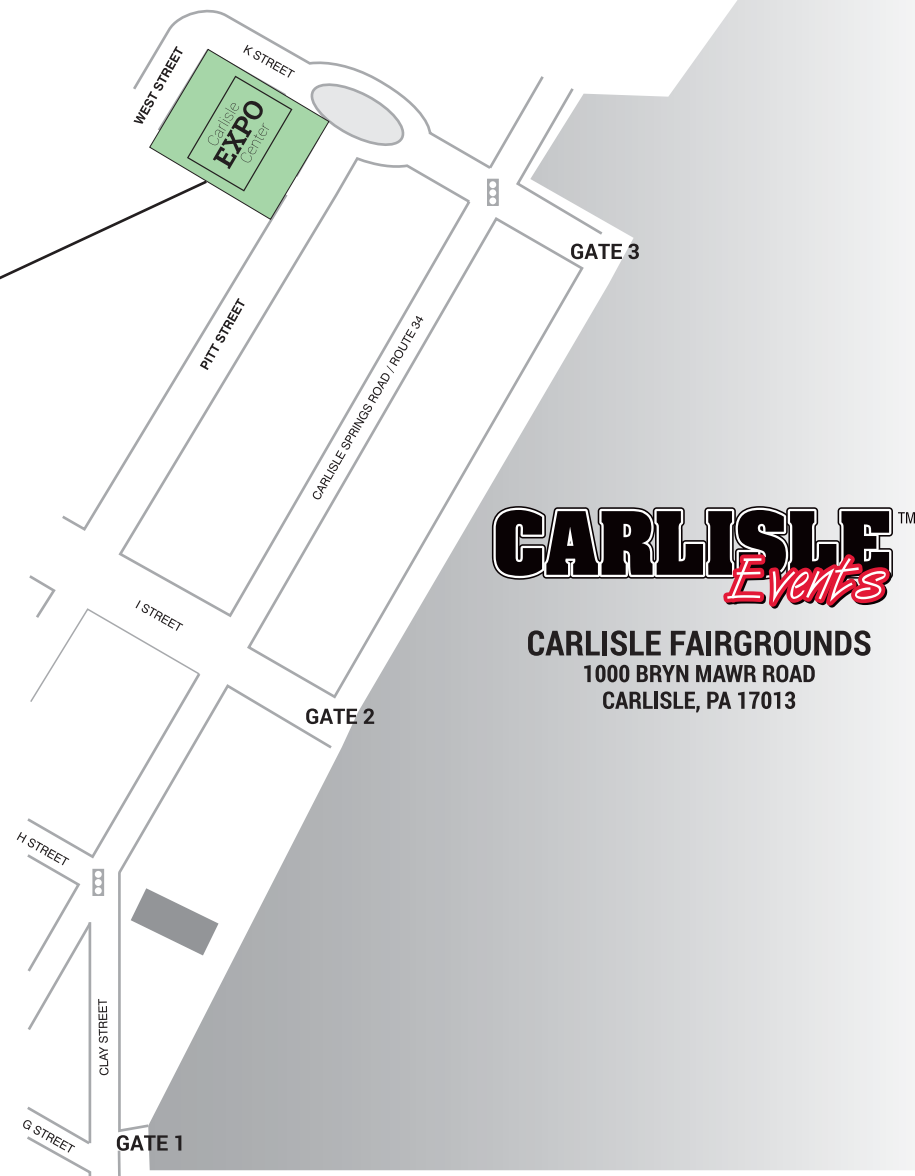

CarlisleAuctions.com | 717-960-6400

**CARLISLE EXPO CENTER**  
100 K STREET  
CARLISLE, PA 17013

← PA TURNPIKE I-76 →

**CARLISLE FAIRGROUNDS**  
1000 BRYN MAWR ROAD  
CARLISLE, PA 17013