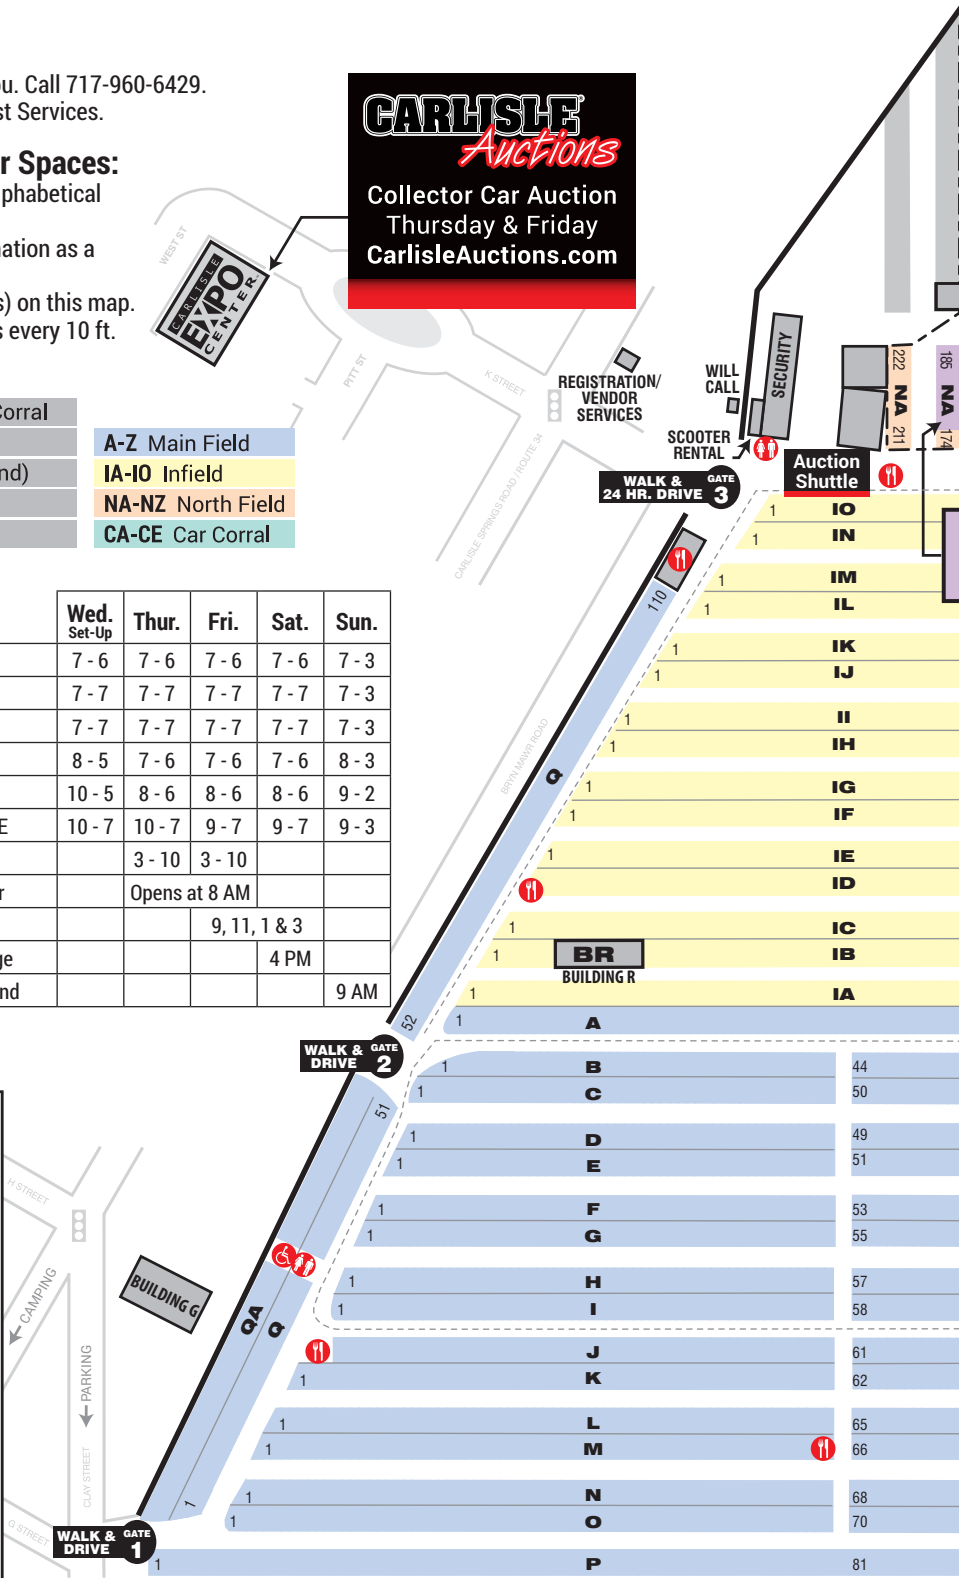

Spring CARLISLE®

COLLECTOR CAR SWAP MEET, CORRAL & AUCTION

Parts Hauling:

- Have parts hauled for you. Call 717-960-6429.
- Rent a hand cart at Guest Services.

How To Find Vendor Spaces:

- Check the specialty or alphabetical vendor listing
- Identify the letter designation as a row or building.
- Find the space number(s) on this map.
- There are space markers every 10 ft. on the ground.

DA-DB Pavilions in Car Corral

BR Building R	A-Z Main Field
BZ Building Z (Grandstand)	IA-IO Infield
BY Building Y	NA-NZ North Field
BT Building T (red)	CA-CE Car Corral

hours

	Wed. Set-Up	Thur.	Fri.	Sat.	Sun.
GATES OPEN	7-6	7-6	7-6	7-6	7-3
BUILDINGS R, T, Y & Z OPEN	7-7	7-7	7-7	7-7	7-3
VENDOR SERVICES OFFICE	7-7	7-7	7-7	7-7	7-3
GUEST SERVICES	8-5	7-6	7-6	7-6	8-3
ORRSTOWN BANK	10-5	8-6	8-6	8-6	9-2
NOTARY / CAR CORRAL OFFICE	10-7	10-7	9-7	9-7	9-3
AUCTION / Expo Center		3-10	3-10		
AUCTION OFFICE / Expo Center		Opens at 8 AM			
HOT RODDERS / Stage			9, 11, 1 & 3		
HOT RODDERS AWARDS / Stage				4 PM	
WORSHIP SERVICE / Grandstand					9 AM

- THE CARLISLE STORE
  Event Shirts & Souvenirs
- GUEST SERVICES
  Hand Cart Rental
  Courtesy Phone
- ATM & ORRSTOWN BANK
- FIRST AID
- RESTROOMS
- WHEELCHAIR ACCESSIBLE
- FOOD
- SHOWERS
- WATER
- ---- TRAM ROUTE

CARLISLE EVENTS
1000 BRYN MAWR RD.
CARLISLE, PA 17013
717-243-7855
CARLISLEEVENTS.COM

CARLISLE Auctions

Collector Car Auction
Thursday & Friday
CarlisleAuctions.com